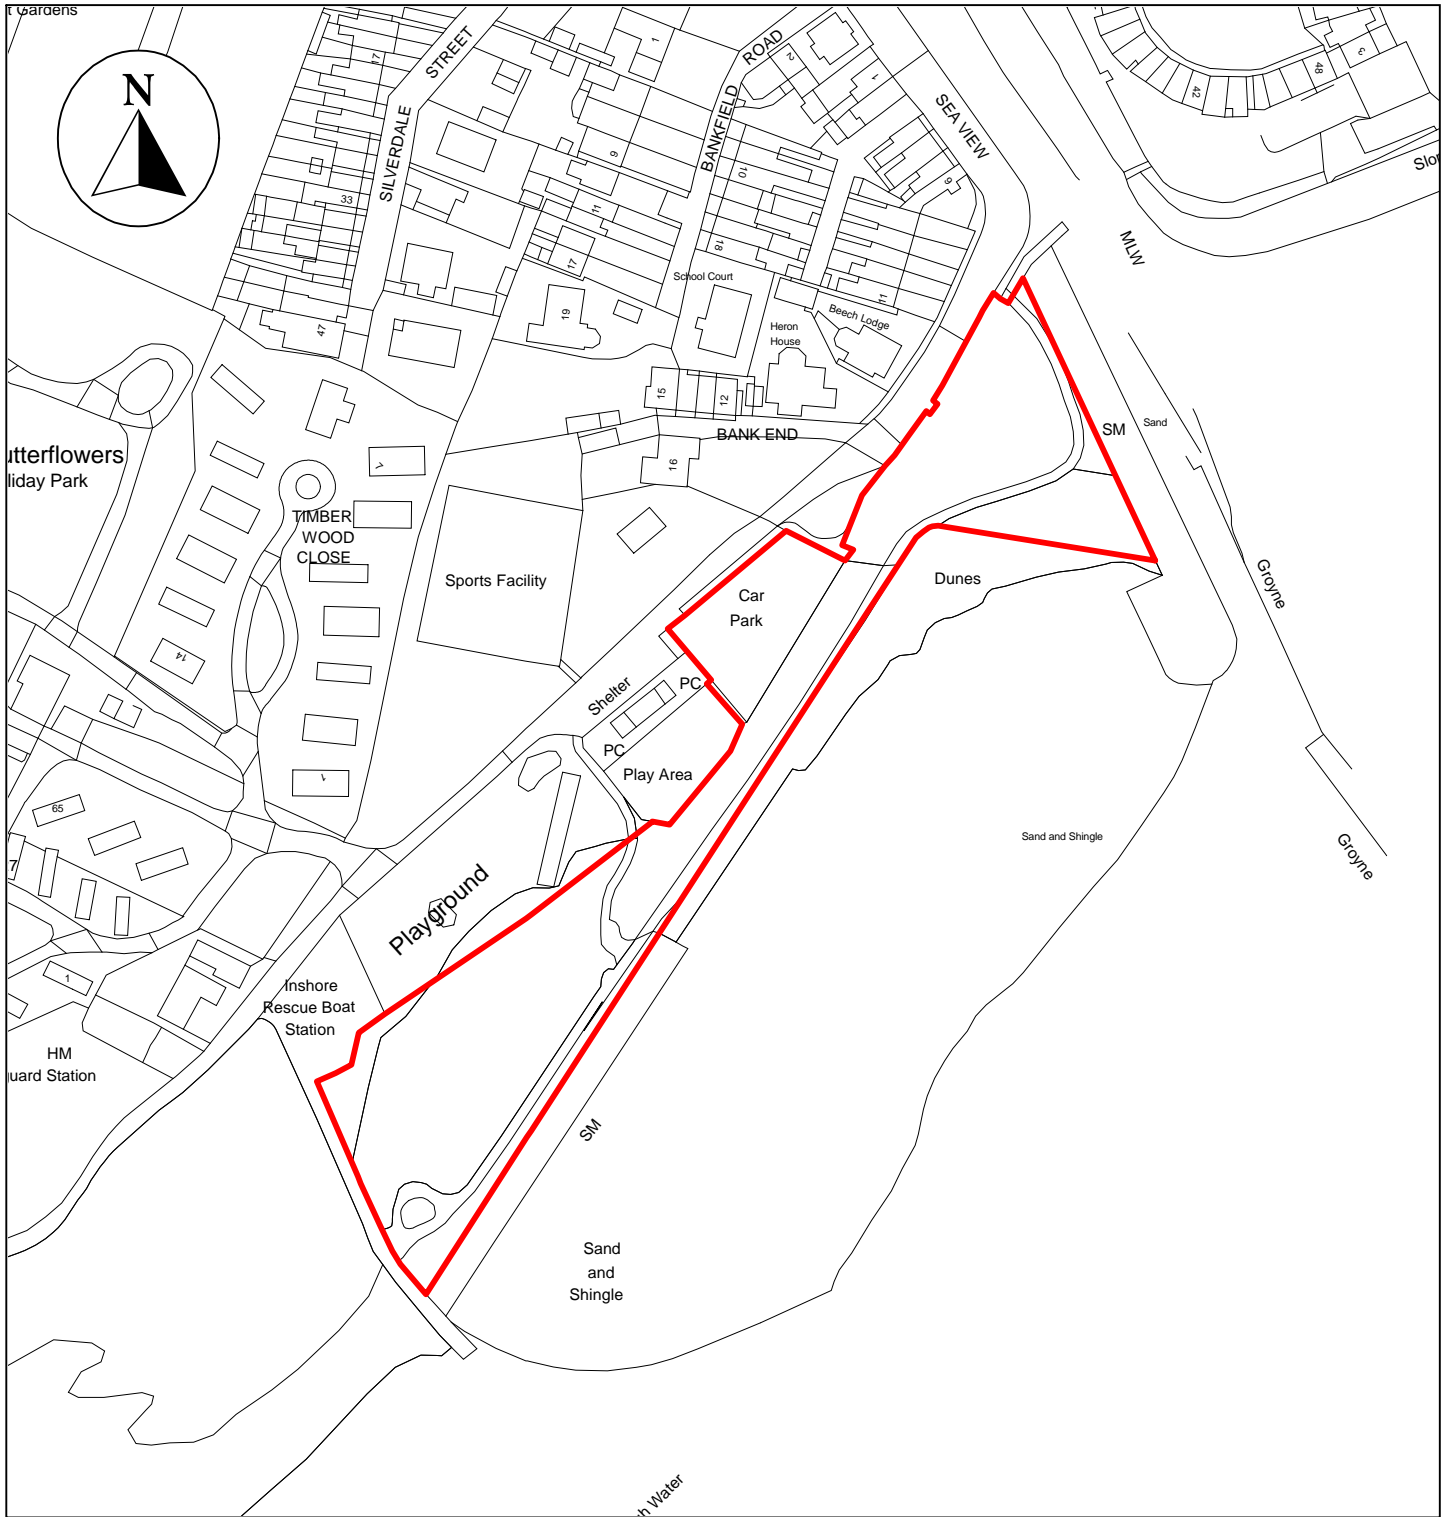

Public Space Protection Order Cumberland Council 2024

ANTI-SOCIAL BEHAVIOUR CRIME AND
POLICING ACT 2014

Haverigg Beach, Sea View, Haverigg, Millom, LA18 4ER

Neighbourhoods
Education and Enforcement
Allerdale House
Workington
CA14 3YJ

Scale: 1 : 1,750
Date: February 2024

©crown copyright database rights 2024
ordnance survey AC0000861732